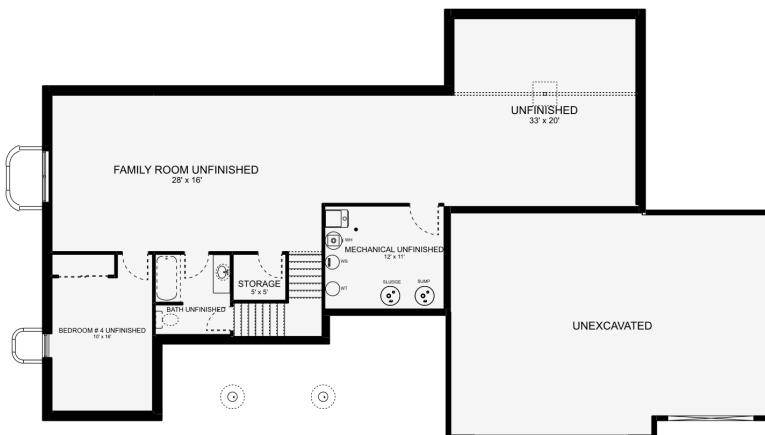

Kennedy Manor 74

MAIN FLOOR: 1652 SQ FT
GARAGE: 781 SQ FT
PORCH: 109 SQ FT
PATIO: 144 SQ FT

1819 E. Monroe Street, Goshen, IN 46528

574-533-8602

www.millerbrothersbuilders.com